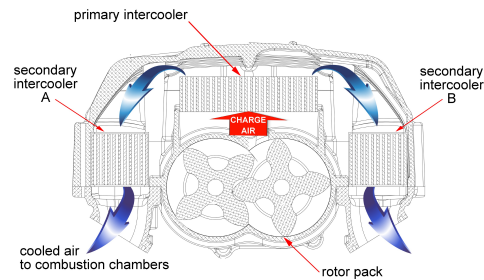

# Product Bulletin

GenThree TVS2300 Supercharger  
 Callaway Factory-Built  
 3 Year/36,000 Mile Warranty

## Callaway Camaro SC630

Callaway's no-compromise supercharger system gives the sixth-generation Camaro breathtaking performance. GenThree TVS2300 supercharger system is a completely new, patented, in-house design, generating more horsepower and torque. The new triple-element intercooler supplies cooler, denser charge air. The low restriction, cold air intake is standard equipment.

### Callaway Camaro SC630 Standard Equipment

- Supercharged LT1 Engine - 630 horsepower
- Callaway GenThree TVS2300 Supercharger & Triple Intercooler System
- Callaway Carbon Engine Covers with SC630 Emblems
- High Flow Cold Air Intake System
- Callaway Door Sill Panels, Exterior and Interior Badging
- Callaway Underhood Build Plaque with Vehicle Identification Number
- Callaway Key Fobs & Authenticity Documentation Package
- Callaway 3 Year, 36,000 Mile Limited Warranty