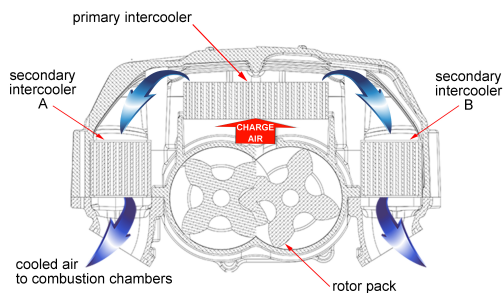

New Product Bulletin

GenThree TVS2300 Supercharger
Callaway Factory-Built
3 Year/36,000 Mile Warranty

Callaway Corvette Z06 SC757

With 757 horsepower, the limited production Callaway Corvette Z06 SC757 delivers more power than any previous Callaway Corvette. The new GenThree TVS2300 supercharger (pat. pend.) replaces the Z06's stock 1740cc unit, adding 32% more rotor pack displacement. Plus, extending the supercharger through the hood improves manifold geometry, allows for longer, tuned intake runners for increased torque, and provides convective charge air cooling. A unique triple-element intercooling system maintains virtually ambient inlet air temperatures, preventing heat-related power loss.

Callaway Corvette Z06 SC757 Standard Equipment

- Supercharged LT4 Engine, 757 horsepower, 777 lb-ft torque (SAE)
- Callaway GenThree TVS2300 Supercharger & Triple Intercooler System
- Callaway Carbon Engine Covers with SC757 Emblems
- Callaway High Flow Intake System
- Callaway Supercharger Surround Hood Trim Ring
- Callaway Door Sill Panels, Exterior and Interior Badging
- Callaway Underhood Build Plaque with Vehicle Identification Number
- Callaway Key Fobs & Authenticity Documentation Package
- Callaway 3 Year, 36,000 Mile Limited Warranty